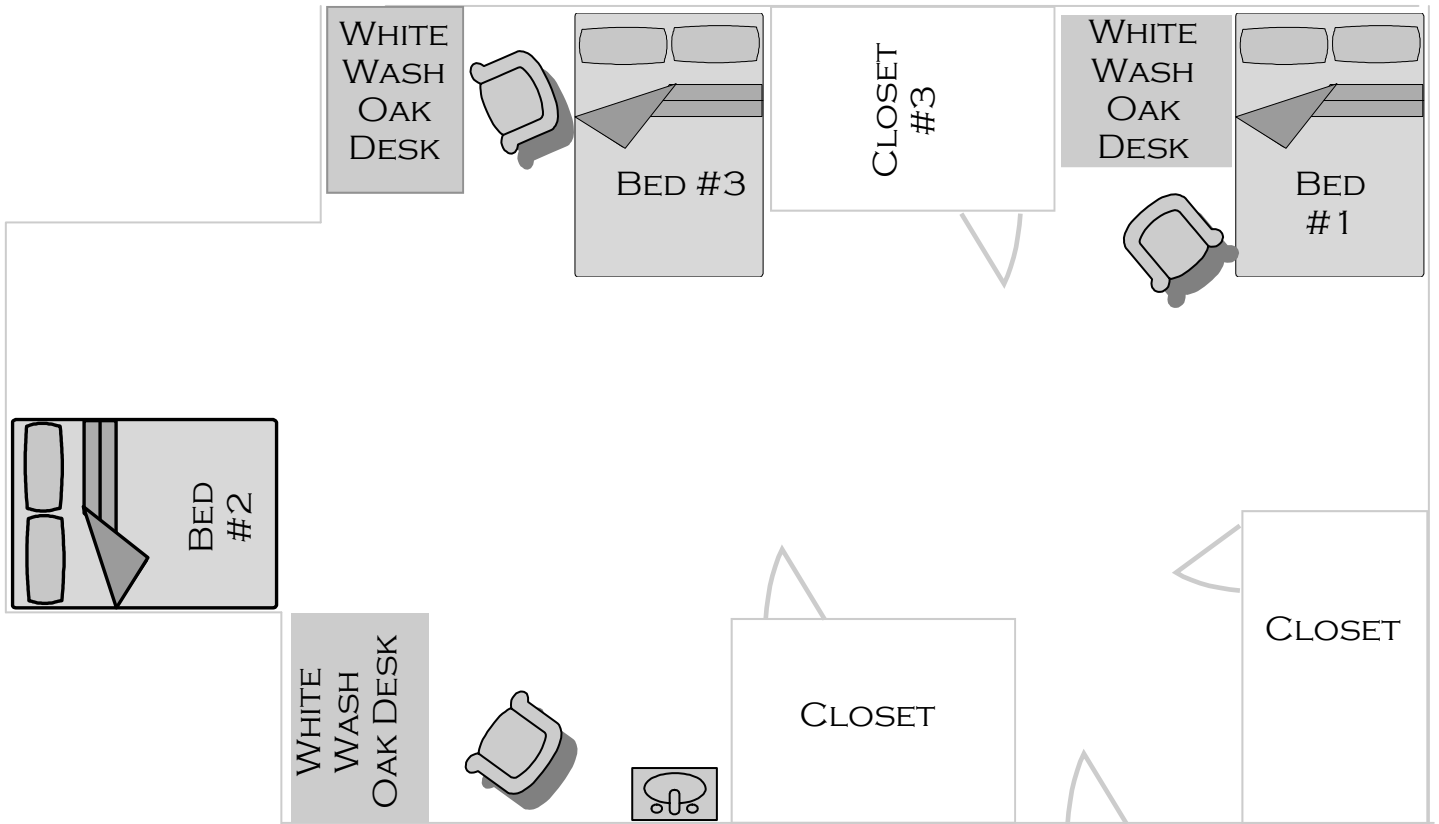

# Elite Triple Floorplan

A popular floorplan and layout. many students choose to decorate one or both beds as daybeds (with throw pillows converting it into a couch), which converts the room into a living area during the day. Rooms come complete with phone and cable outlets, two large closets, built-in organizers, two bed sets, two whitewash oak desk and chair sets, and one pedestal or vanity sink. Each bedroom comes fully furnished and include free overhead luxury fan and free Ethernet.

## Bathroom with Laundry & Jacuzzi

Several bathroom floorplans are available for use. Each includes a large private Jacuzzi and bidet.

## Furnished Living Room

Includes Chandelier, mahogany panel walls, French doors, oversized antique-style couches and chairs, big screen TV, DVD, VCR, & fireplace— overlooks sundeck.