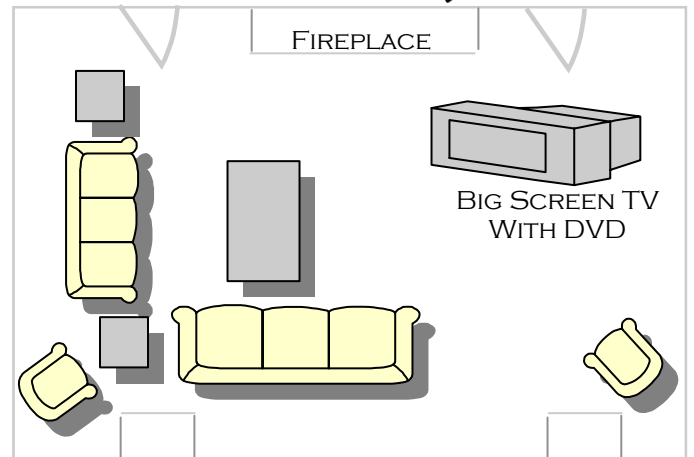

# Elite Triple Floorplan

A popular floorplan and layout. many students choose to decorate one or both beds as daybeds (with throw pillows converting it into a couch), which converts the room into a living area during the day. Rooms come complete with phone and cable outlets, two large closets, built-in organizers, two bed sets, two whitewash oak desk and chair sets, and one pedestal or vanity sink. Each bedroom comes fully furnished and include free overhead luxury fan and free Ethernet.

## Bathroom with Laundry & Jacuzzi

Several bathroom floorplans are available for use. Each includes a large private Jacuzzi and bidet.

## Furnished Living Room

Includes Chandelier, mahogany panel walls, French doors, oversized antique-style couches and chairs, big screen TV, DVD, VCR, & fireplace— overlooks sundeck.