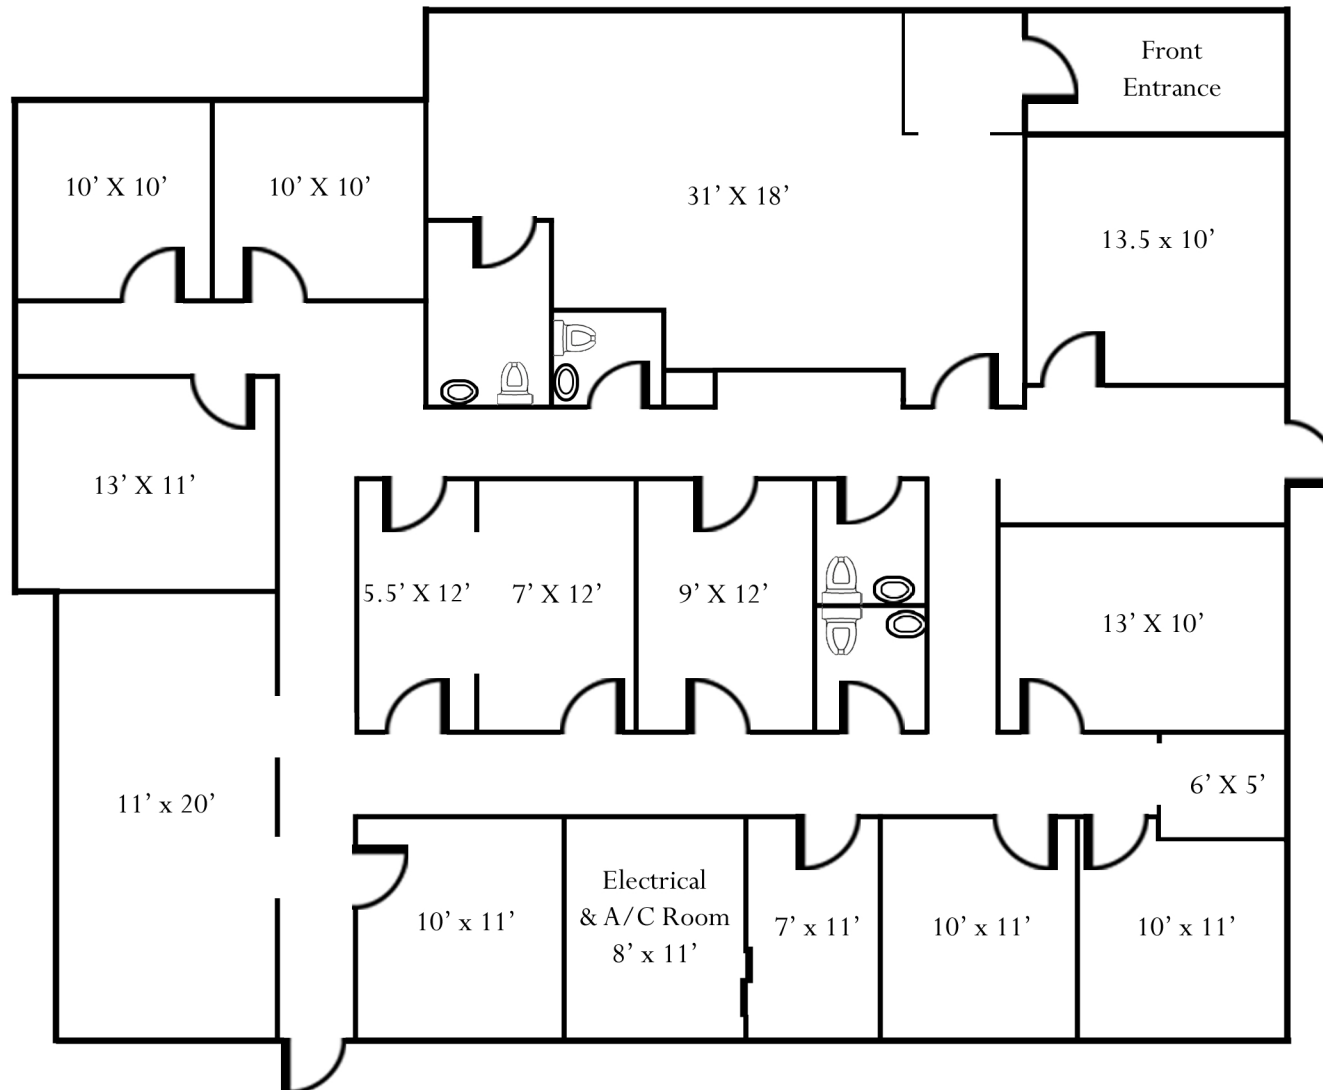

Quest Building

429 SW 8th St.

Professionally managed by: ▼ Trimark Properties 321 SW 13th Street (352) 376-6223

Floorplans are not drawn to scale; Measurements are approximations only.